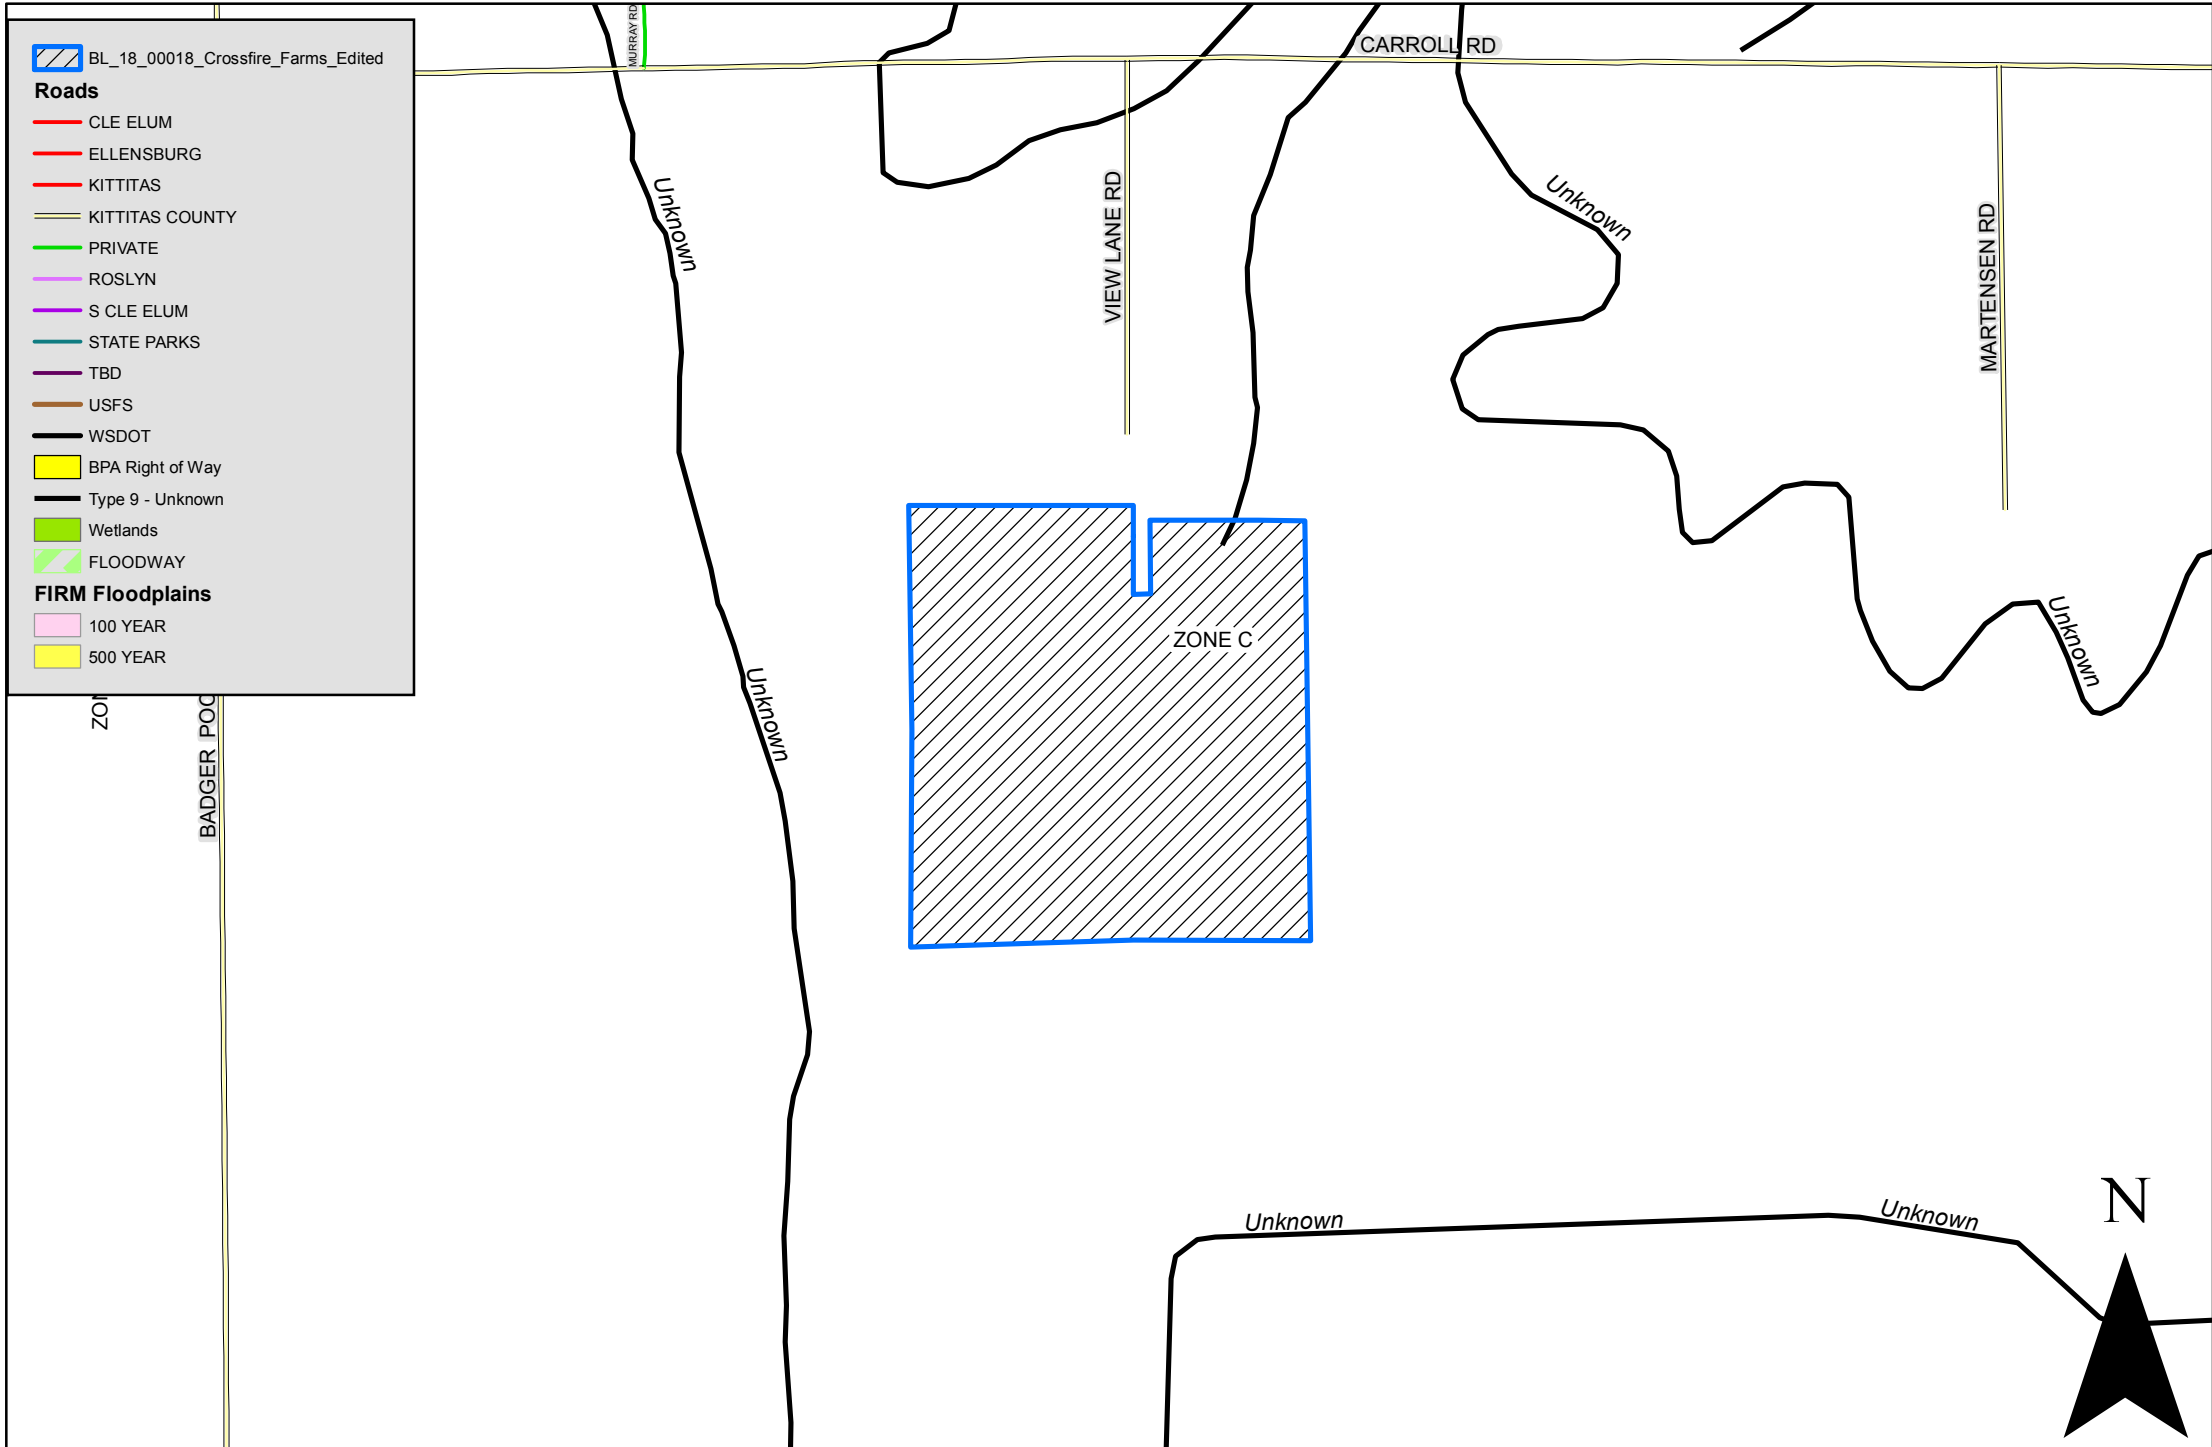

BL-18-0015 Crossfire Farms

1:7,000

Critical Areas